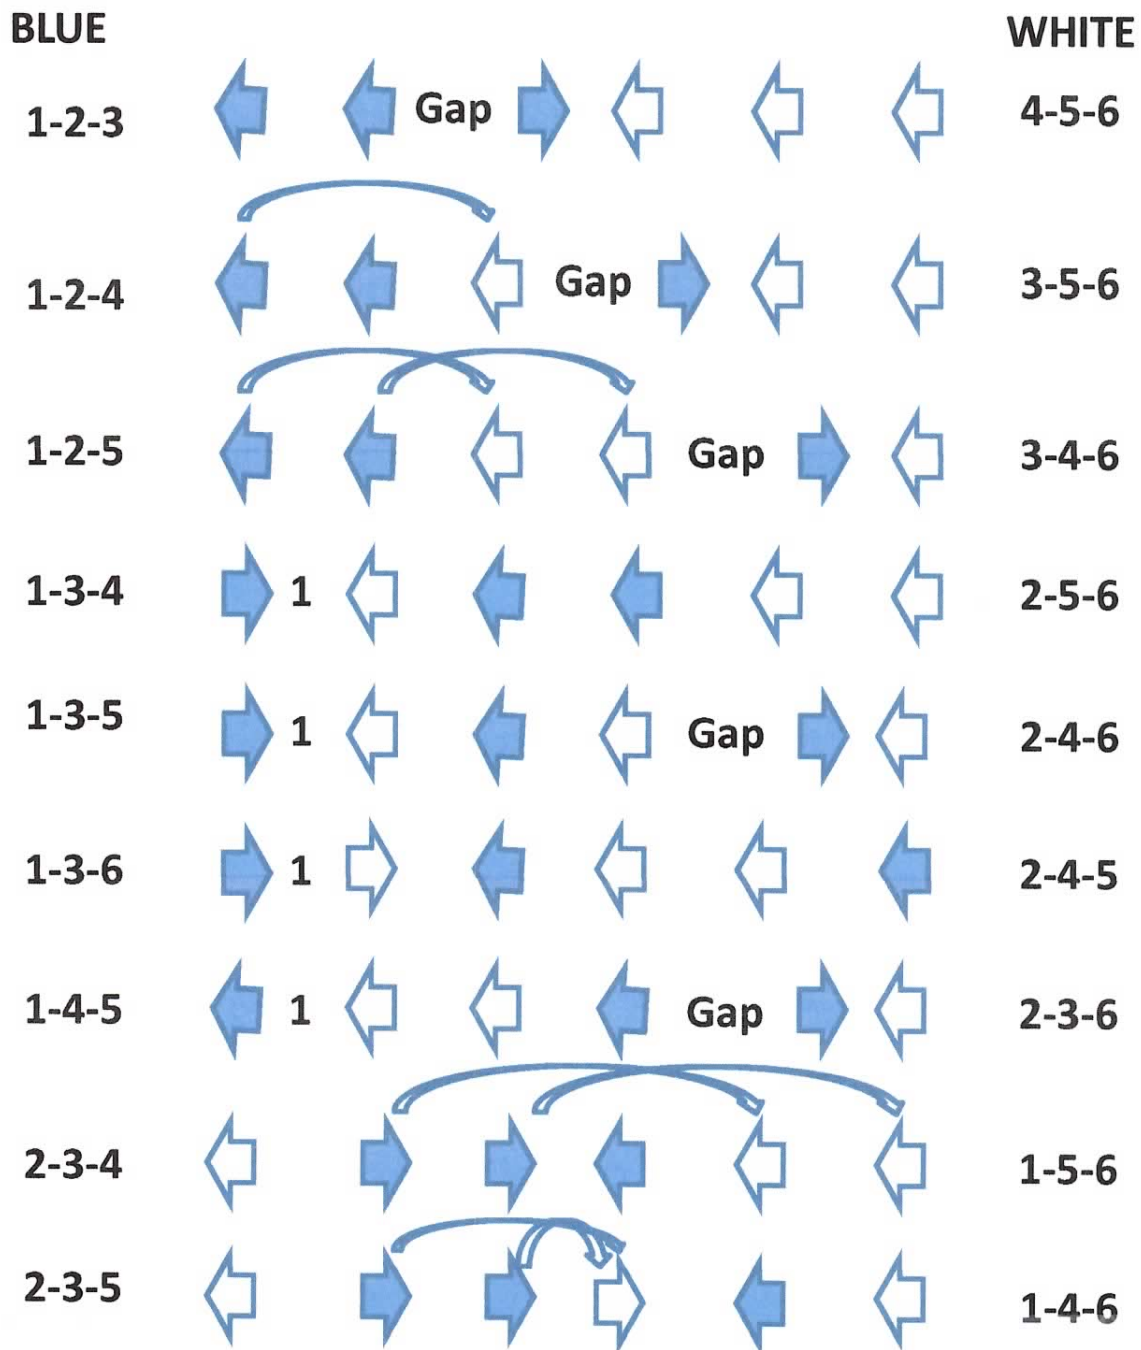

3 on 3 Team Race Combinations Property of Noroton YC Team Racing

This chart shows whether each boat should be playing forward or back... and when playing back, which boat is their responsibility.